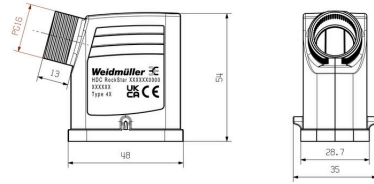

HDC HQP TSLU 1PG16 BLK

Weidmüller Interface GmbH & Co. KG
Klingenbergstraße 26
D-32758 Detmold
Germany

Drawings

www.weidmueller.com

Drawing