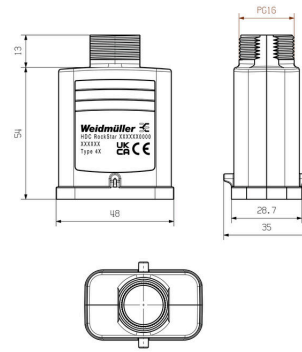

HDC HQP TOLU 1PG16 BLK

Weidmüller Interface GmbH & Co. KG
Klingenbergstraße 26
D-32758 Detmold
Germany

Drawings

www.weidmueller.com

Drawing