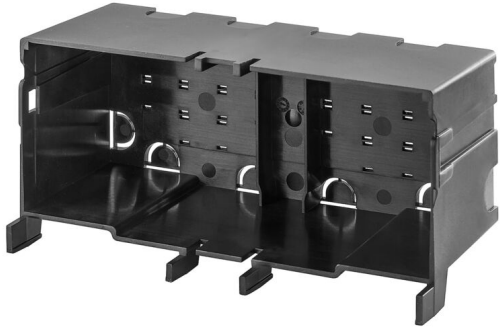

IE-FC-DFM-PWPC

Weidmüller Interface GmbH & Co. KG
Klingenbergstraße 26
D-32758 Detmold
Germany

www.weidmueller.com

General ordering data

Version	FrontCom, Touch-safe protection, Double frame
Order No.	2971460000
Type	IE-FC-DFM-PWPC
GTIN (EAN)	4099986791541
Qty.	1 items

Certificate No. (cURus) E223801

Dimensions and weights

Height	45 mm	Height (inches)	1.7716 inch
Width	47.4 mm	Width (inches)	1.8661 inch
Length	112.4 mm	Length (inches)	4.4252 inch
Net weight	20 g		

Temperatures