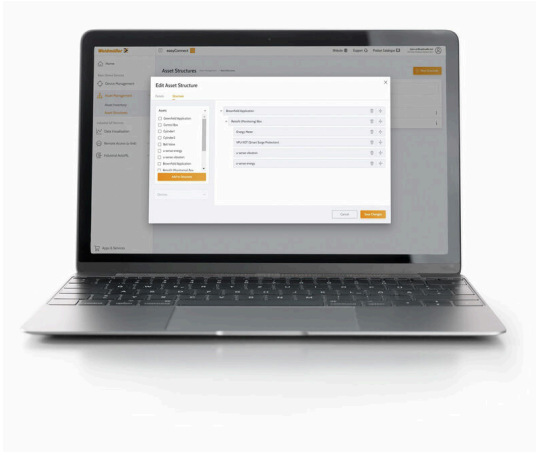

D-VIS-EC-M-1Y

Weidmüller Interface GmbH & Co. KG
Klingenbergstraße 26
D-32758 Detmold
Germany

www.weidmueller.com

easyConnect is your ticket to the world of digital services and Industrial IoT. With easyConnect, you can unlock the full innovation potential for yourself and your customers - anytime, anywhere, with an intuitive user interface and personalized support. The platform allows you to configure hardware, manage software rollouts, remotely access machines, monitor data, and much more.

General ordering data

Order No.	2939160000
Type	D-VIS-EC-M-1Y
Qty.	1 items

Technical data**Dimensions and weights**

Net weight	0 g
------------	-----

Environmental Product Compliance

RoHS Compliance Status	Not affected
REACH SVHC	No SVHC above 0.1 wt%