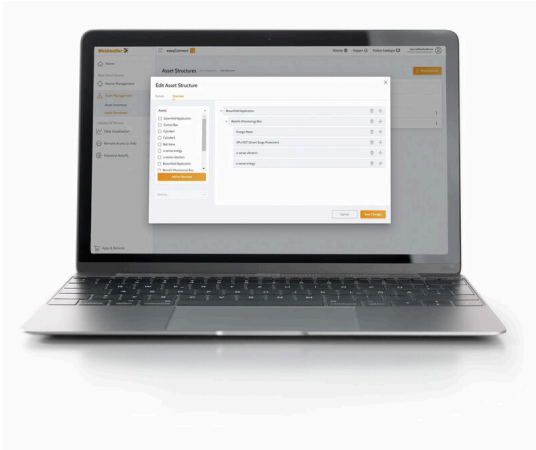

D-VIS-EC-M-1Y

Weidmüller Interface GmbH & Co. KG
Klingenbergstraße 26
D-32758 Detmold
Germany

www.weidmueller.com

easyConnect is your ticket to the world of digital services and Industrial IoT. With easyConnect, you can unlock the full innovation potential for yourself and your customers - anytime, anywhere, with an intuitive user interface and personalized support. The platform allows you to configure hardware, manage software rollouts, remotely access machines, monitor data, and much more.

General ordering data

Order No.	2939160000
Type	D-VIS-EC-M-1Y
Qty.	1 items

Technical data

Dimensions and weights

Net weight 0 g

Environmental Product Compliance

RoHS Compliance Status Not affected
 REACH SVHC No SVHC above 0.1 wt%