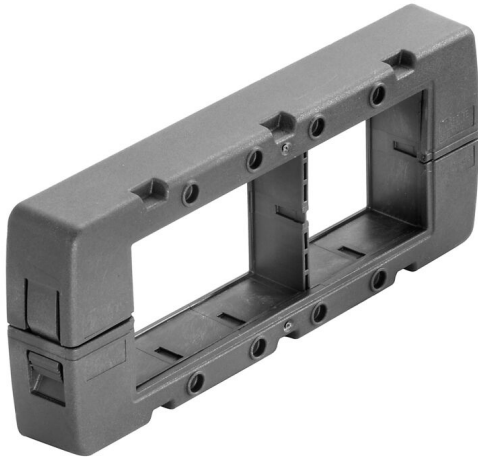

CABTITE FRFT 24/10**Weidmüller Interface GmbH & Co. KG**

Klingenbergstraße 26

D-32758 Detmold

Germany

www.weidmueller.com

The frame, fabricated from a single piece, is quick and easy to assemble and consists of dimensionally stable, fibre-glass reinforced plastic. The captive foamed seal guarantees effective IP66 sealing in accordance with DIN EN 60529, even on painted and rough surfaces.

General ordering data

Version	Frame, Cabtite (cable entry system), Polyamide, glass fibre-reinforced, Deep black, Height: 70 mm, Width: 81 mm, Depth: 19.6 mm, -40 °C...120 °C, IP66
Order No.	2891540000
Type	CABTITE FRFT 24/10
GTIN (EAN)	4064675880639
Qty.	1 items

Certificate No. (cURus) E223801

Dimensions and weights

Depth	19.6 mm	Depth (inches)	0.7717 inch
Height	70 mm	Height (inches)	2.7559 inch
Width	81 mm	Width (inches)	3.189 inch
Net weight	94 g		

Temperatures