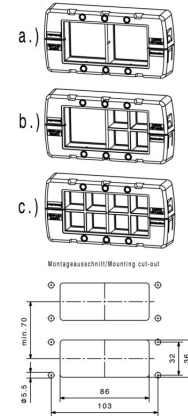

CABTITE FRFT 16/8 SET

Weidmüller Interface GmbH & Co. KG
Klingenbergstraße 26
D-32758 Detmold
Germany

Drawings

www.weidmueller.com