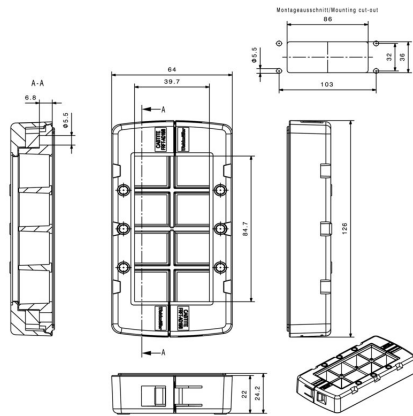

General ordering data

Version	Frame, Cabtite (cable entry system), Polyamide, glass fibre-reinforced, Deep black, Height: 64 mm, Width: 126 mm, Depth: 24.2 mm, -40 °C...120 °C, IP66
Order No.	2891530000
Type	CABTITE FRFT 16/8 SET
GTIN (EAN)	4064675880622
Qty.	1 items

Depth	24.2 mm	Depth (inches)	0.9528 inch
Height	64 mm	Height (inches)	2.5197 inch
Width	126 mm	Width (inches)	4.9606 inch
Net weight	89.1 g		

Temperatures

Operating temperature -40 °C... 120 °C

Environmental Product Compliance

Standard features

Version in closed state Reference product [CABTITE FRFT 16/8](#), [CABTITE GLX BK](#)

Important note

Product information The set is made from UR-certified individual parts, so the approval is also valid for the set. Fixing material for mounting on the enclosure or control cabinet, is not included.

Drawings

www.weidmueller.com

Example of use