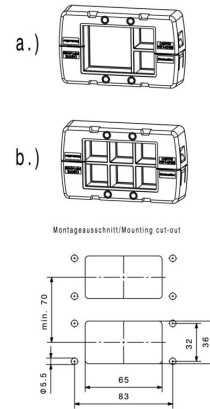

CABTITE FRFT 10/6 SET

Weidmüller Interface GmbH & Co. KG
Klingenbergstraße 26
D-32758 Detmold
Germany

Drawings

www.weidmueller.com