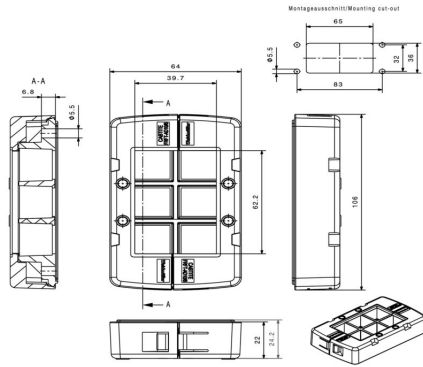

General ordering data

Version	Frame, Cabtite (cable entry system), Polyamide, glass fibre-reinforced, Deep black, Height: 64 mm, Width: 106 mm, Depth: 24.2 mm, -40 °C...120 °C, IP66
Order No.	289150000
Type	CABTITE FRFT 10/6 SET
GTIN (EAN)	4064675880493
Qty.	1 items

Depth	24.2 mm	Depth (inches)	0.9528 inch
Height	64 mm	Height (inches)	2.5197 inch
Width	106 mm	Width (inches)	4.1732 inch
Net weight	81.6 g		

Temperatures

Operating temperature -40 °C... 120 °C

Environmental Product Compliance

Drawings

www.weidmueller.com

Example of use