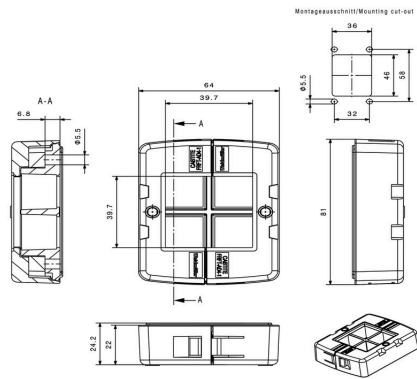

General ordering data

Version	Frame, Cabtite (cable entry system), Polyamide, glass fibre-reinforced, Deep black, Height: 64 mm, Width: 81 mm, Depth: 24.2 mm, -40 °C...120 °C, IP66
Order No.	2891470000
Type	CABTITE FRFT 4-1 SET
GTIN (EAN)	4064675880462
Qty.	1 items

Depth	24.2 mm	Depth (inches)	0.9528 inch
Height	64 mm	Height (inches)	2.5197 inch
Width	81 mm	Width (inches)	3.189 inch
Net weight	64 g		

Temperatures

Operating temperature -40 °C... 120 °C

Environmental Product Compliance

Drawings

www.weidmueller.com

Example of use