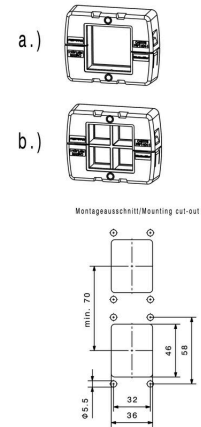

CABTITE FRFT 4-1 SET

Weidmüller Interface GmbH & Co. KG
Klingenbergstraße 26
D-32758 Detmold
Germany

Drawings

www.weidmueller.com