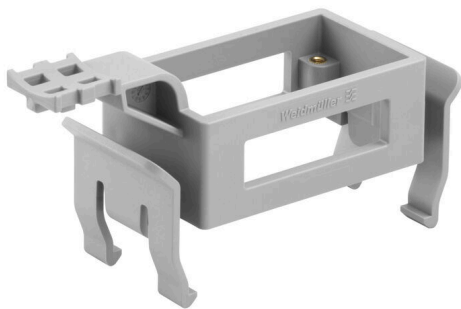

HDC RAILMATE HB 10 TOP N**Weidmüller Interface GmbH & Co. KG**

Klingenbergstraße 26

D-32758 Detmold

Germany

www.weidmueller.com

Currently, heavy-duty connectors are used wherever there is a need for a secure, simple and time-saving assembly of machinery and facilities. The connector housings are made of die-cast aluminium and offer excellent protection against dirt, moisture and mechanical stress. Special modular connectors make it possible to integrate signals, power supply and data connections into a single connector. With the RockStar® heavy-duty connectors, Weidmüller offers a product line with many patented innovations that is oriented towards the future. The RockStar® product line defines new standards with the comprehensive depth and width of its features. What other suppliers offer only as a custom configuration, Weidmüller supplies in its standard product line. As a result, selecting the proper connector is now easier than ever. You save both time and money. And your work flow is optimised. Thus you can strengthen your position on the market and leverage your competitive advantage

General ordering data

Version	Heavy-duty connectors, Accessories, Terminal rail mounting system
Order No.	2883400000
Type	HDC RAILMATE HB 10 TOP N
GTIN (EAN)	4064675847960
Qty.	1 items

HDC RAILMATE HB 10 TOP N