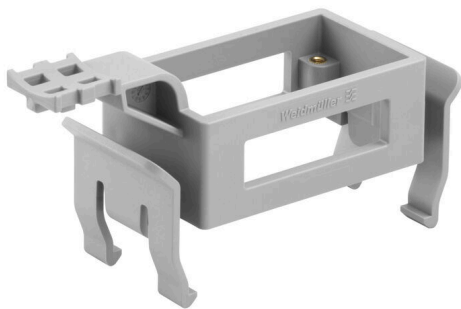

**HDC RAILMATE HB 10 TOP N****Weidmüller Interface GmbH & Co. KG**

Klingenbergstraße 26

D-32758 Detmold

Germany

[www.weidmueller.com](http://www.weidmueller.com)

Currently, heavy-duty connectors are used wherever there is a need for a secure, simple and time-saving assembly of machinery and facilities. The connector housings are made of die-cast aluminium and offer excellent protection against dirt, moisture and mechanical stress. Special modular connectors make it possible to integrate signals, power supply and data connections into a single connector. With the RockStar® heavy-duty connectors, Weidmüller offers a product line with many patented innovations that is oriented towards the future. The RockStar® product line defines new standards with the comprehensive depth and width of its features. What other suppliers offer only as a custom configuration, Weidmüller supplies in its standard product line. As a result, selecting the proper connector is now easier than ever. You save both time and money. And your work flow is optimised. Thus you can strengthen your position on the market and leverage your competitive advantage

**General ordering data**

Version	Heavy-duty connectors, Accessories, Terminal rail mounting system
Order No.	<a href="#">2883400000</a>
Type	HDC RAILMATE HB 10 TOP N
GTIN (EAN)	4064675847960
Qty.	1 items

Net weight	35 g
------------	------

**Environmental Product Compliance**

RoHS Compliance Status	Compliant without exemption
REACH SVHC	No SVHC above 0.1 wt%

**Version**

Installation size	4	Colour (RAL)	RAL 7042
BG	4	Suitable for ModuPlug®	Yes