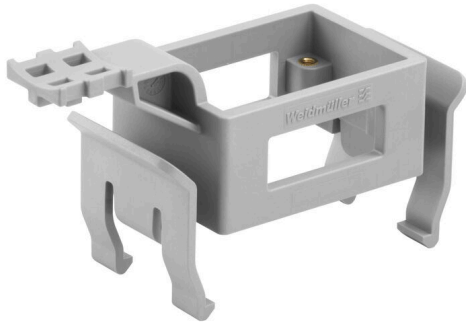

HDC RAILMATE HB 6 TOP N**Weidmüller Interface GmbH & Co. KG**Klingenbergstraße 26
D-32758 Detmold
Germany

www.weidmueller.com

Currently, heavy-duty connectors are used wherever there is a need for a secure, simple and time-saving assembly of machinery and facilities. The connector housings are made of die-cast aluminium and offer excellent protection against dirt, moisture and mechanical stress. Special modular connectors make it possible to integrate signals, power supply and data connections into a single connector. With the RockStar® heavy-duty connectors, Weidmüller offers a product line with many patented innovations that is oriented towards the future. The RockStar® product line defines new standards with the comprehensive depth and width of its features. What other suppliers offer only as a custom configuration, Weidmüller supplies in its standard product line. As a result, selecting the proper connector is now easier than ever. You save both time and money. And your work flow is optimised. Thus you can strengthen your position on the market and leverage your competitive advantage

General ordering data

Version	Heavy-duty connectors, Accessories, Terminal rail mounting system
Order No.	2883390000
Type	HDC RAILMATE HB 6 TOP N
GTIN (EAN)	4064675847946
Qty.	1 items

HDC RAILMATE HB 6 TOP N