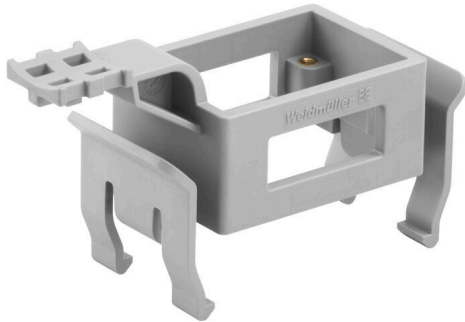

**HDC RAILMATE HB 6 TOP N****Weidmüller Interface GmbH & Co. KG**

Klingenbergstraße 26

D-32758 Detmold

Germany

www.weidmueller.com

Currently, heavy-duty connectors are used wherever there is a need for a secure, simple and time-saving assembly of machinery and facilities. The connector housings are made of die-cast aluminium and offer excellent protection against dirt, moisture and mechanical stress. Special modular connectors make it possible to integrate signals, power supply and data connections into a single connector. With the RockStar® heavy-duty connectors, Weidmüller offers a product line with many patented innovations that is oriented towards the future. The RockStar® product line defines new standards with the comprehensive depth and width of its features. What other suppliers offer only as a custom configuration, Weidmüller supplies in its standard product line. As a result, selecting the proper connector is now easier than ever. You save both time and money. And your work flow is optimised. Thus you can strengthen your position on the market and leverage your competitive advantage

**General ordering data**

Version	Heavy-duty connectors, Accessories, Terminal rail mounting system
Order No.	<a href="#">2883390000</a>
Type	HDC RAILMATE HB 6 TOP N
GTIN (EAN)	4064675847946
Qty.	1 items

Net weight	35 g
------------	------

**Environmental Product Compliance**

RoHS Compliance Status	Compliant without exemption
REACH SVHC	No SVHC above 0.1 wt%

**Version**

Installation size	3	Colour (RAL)	RAL 7042
BG	3	Suitable for ModuPlug®	Yes