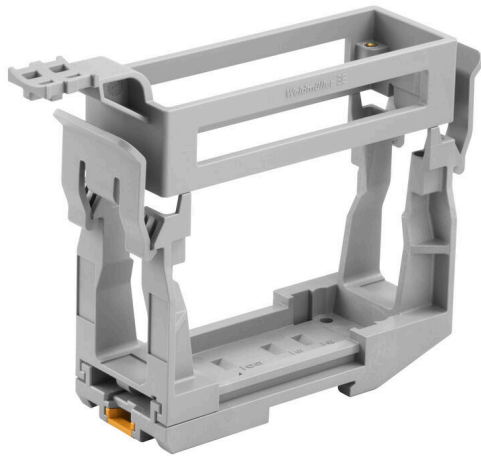

HDC RAILMATE HB 24 SET N

Weidmüller Interface GmbH & Co. KG
Klingenbergstraße 26
D-32758 Detmold
Germany

www.weidmueller.com

Currently, heavy-duty connectors are used wherever there is a need for a secure, simple and time-saving assembly of machinery and facilities. The connector housings are made of die-cast aluminium and offer excellent protection against dirt, moisture and mechanical stress. Special modular connectors make it possible to integrate signals, power supply and data connections into a single connector. With the RockStar® heavy-duty connectors, Weidmüller offers a product line with many patented innovations that is oriented towards the future. The RockStar® product line defines new standards with the comprehensive depth and width of its features. What other suppliers offer only as a custom configuration, Weidmüller supplies in its standard product line. As a result, selecting the proper connector is now easier than ever. You save both time and money. And your work flow is optimised. Thus you can strengthen your position on the market and leverage your competitive advantage

General ordering data

Version	Heavy-duty connectors, Accessories, Terminal rail mounting system
Order No.	2883380000
Type	HDC RAILMATE HB 24 SET N
GTIN (EAN)	4064675847922
Qty.	1 items

HDC RAILMATE HB 24 SET N