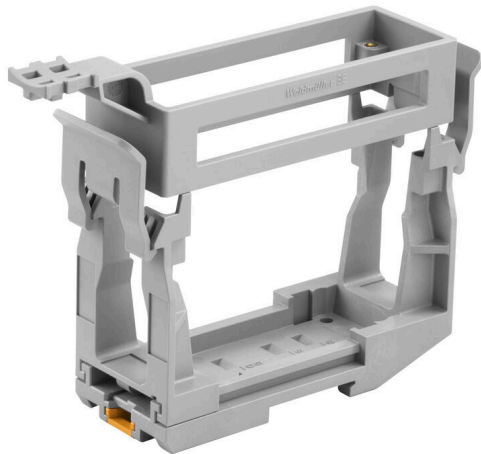

HDC RAILMATE HB 24 SET N**Weidmüller Interface GmbH & Co. KG**

Klingenbergstraße 26

D-32758 Detmold

Germany

www.weidmueller.com

Currently, heavy-duty connectors are used wherever there is a need for a secure, simple and time-saving assembly of machinery and facilities. The connector housings are made of die-cast aluminium and offer excellent protection against dirt, moisture and mechanical stress. Special modular connectors make it possible to integrate signals, power supply and data connections into a single connector. With the RockStar® heavy-duty connectors, Weidmüller offers a product line with many patented innovations that is oriented towards the future. The RockStar® product line defines new standards with the comprehensive depth and width of its features. What other suppliers offer only as a custom configuration, Weidmüller supplies in its standard product line. As a result, selecting the proper connector is now easier than ever. You save both time and money. And your work flow is optimised. Thus you can strengthen your position on the market and leverage your competitive advantage

General ordering data

Version	Heavy-duty connectors, Accessories, Terminal rail mounting system
Order No.	2883380000
Type	HDC RAILMATE HB 24 SET N
GTIN (EAN)	4064675847922
Qty.	1 items

HDC RAILMATE HB 24 SET N