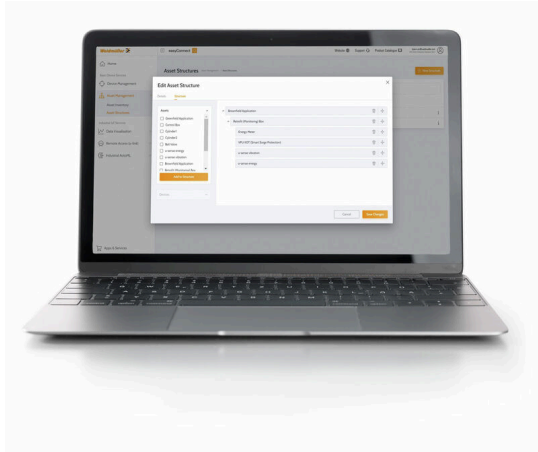

## U-LINK-EC-L-1Y

**Weidmüller Interface GmbH & Co. KG**  
Klingenbergstraße 26  
D-32758 Detmold  
Germany

www.weidmueller.com

easyConnect is your ticket to the world of digital services and Industrial IoT. With easyConnect, you can unlock the full innovation potential for yourself and your customers - anytime, anywhere, with an intuitive user interface and personalized support. The platform allows you to configure hardware, manage software rollouts, remotely access machines, monitor data, and much more.