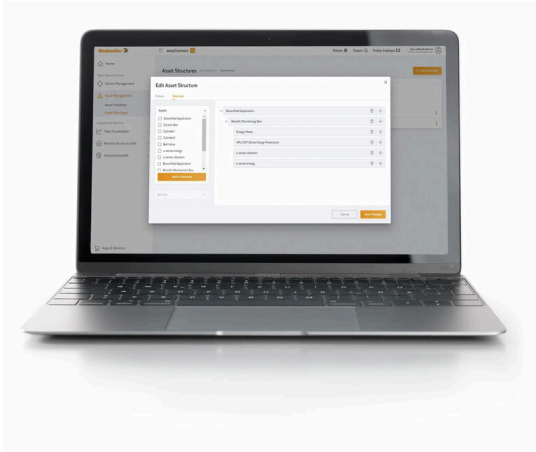

## U-LINK-EC-M-1Y

**Weidmüller Interface GmbH & Co. KG**  
Klingenbergstraße 26  
D-32758 Detmold  
Germany

[www.weidmueller.com](http://www.weidmueller.com)

easyConnect is your ticket to the world of digital services and Industrial IoT. With easyConnect, you can unlock the full innovation potential for yourself and your customers - anytime, anywhere, with an intuitive user interface and personalized support. The platform allows you to configure hardware, manage software rollouts, remotely access machines, monitor data, and much more.