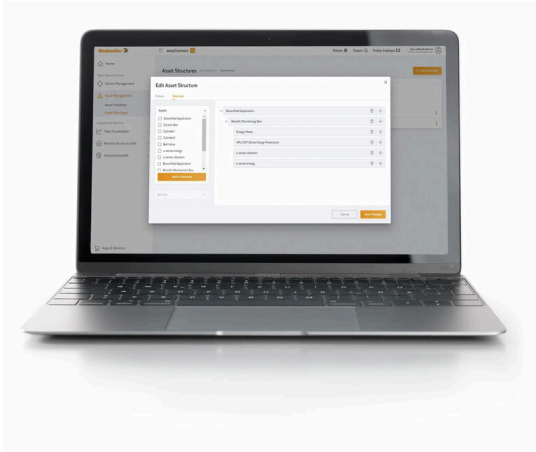

## U-LINK-EC-S-1Y

**Weidmüller Interface GmbH & Co. KG**  
Klingenbergstraße 26  
D-32758 Detmold  
Germany

www.weidmueller.com

easyConnect is your ticket to the world of digital services and Industrial IoT. With easyConnect, you can unlock the full innovation potential for yourself and your customers - anytime, anywhere, with an intuitive user interface and personalized support. The platform allows you to configure hardware, manage software rollouts, remotely access machines, monitor data, and much more.