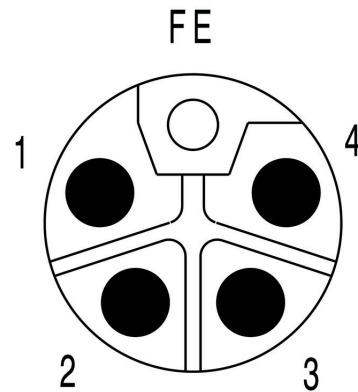

Certificate No. (cURus) E92202

Dimensions and weights

Net weight 21.12 g

Environmental Product Compliance

RoHS Compliance Status Compliant without exemption

REACH SVHC No SVHC above 0.1 wt%

Technical data customisable plug-in connectors

www.weidmueller.com

Drawings

Product image

Dimensioned drawing

Detailed drawing

Plug

Pole scheme

Plug