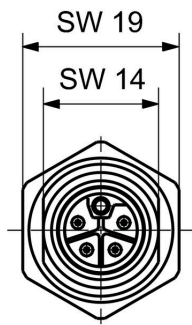

Certificate No. (cURus) E92202

Dimensions and weights

Net weight 21.12 g

Environmental Product Compliance

RoHS Compliance Status Compliant without exemption

REACH SVHC No SVHC above 0.1 wt%

Technical data customisable plug-in connectors

www.weidmueller.com

Drawings

Product image

Dimensioned drawing

Detailed drawing

Plug

Pole scheme

Plug