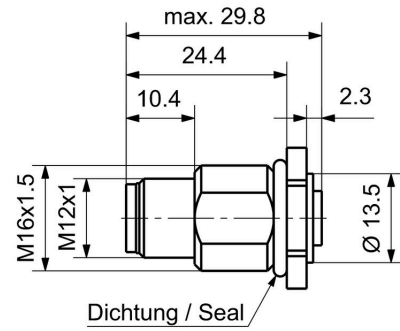

Certificate No. (cURus) E92202

Dimensions and weights

Net weight 21.12 g

Environmental Product Compliance

RoHS Compliance Status Compliant without exemption

REACH SVHC No SVHC above 0.1 wt%

Technical data customisable plug-in connectors

Number of poles	5	Coding	L-coded
Contact surface	Gold-plated	Type of connection	Screw connection
Housing main material	CuZn, nickel-plated	Contact material	CuZn
Nominal voltage	63 V	Nominal current	16 A
Protection degree	IP65, IP67, IP68	Plugging cycles	≥ 100
Pollution severity	3	Cable gland	M 12
Shield connection	Yes	Temperature range of housing	-25...+85 °C

Standards

Standard, insulating material IEC 60664-1 Connector standard IEC 61076-2-111

General technical specifications

Number of poles	5	Coding	L-coded
Connection thread	M12 socket, M12 plug	Contact surface	Gold-plated
Type of connection	Screw connection	Housing main material	CuZn, nickel-plated
Contact material	CuZn	Nominal voltage	63 V
Nominal current	16 A	Protection degree	IP65, IP67, IP68
Plugging cycles	≥ 100	Pollution severity	3
Cable gland	M 12	Temperature range of housing	-25...+85 °C

www.weidmueller.com

Drawings

Product image

Dimensioned drawing

Detailed drawing

Plug

Pole scheme

Plug