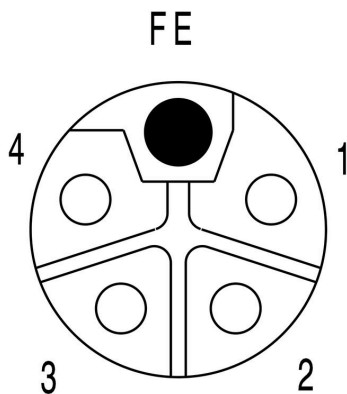

Certificate No. (cURus) E92202

Dimensions and weights

Net weight 21.12 g

Environmental Product Compliance

RoHS Compliance Status Compliant without exemption

REACH SVHC No SVHC above 0.1 wt%

Technical data customisable plug-in connectors

Standards

Standard, insulating material IEC 60664-1 Connector standard IEC 61076-2-111

General technical specifications

Number of poles	5	Coding	L-coded
Connection thread	M12 socket, M12 plug	Contact surface	Gold-plated
Type of connection	Screw connection	Housing main material	CuZn, nickel-plated
Contact material	CuZn	Nominal voltage	63 V
Nominal current	16 A	Protection degree	IP65, IP67, IP68
Plugging cycles	≥ 100	Pollution severity	3
Cable gland	M 12	Temperature range of housing	-25...+85 °C

www.weidmueller.com

Drawings

Product image

Dimensioned drawing

Detailed drawing

Plug

Pole scheme

Plug

Pole scheme

Socket

Installation cut-out

SAI-WDF-M12-5P-L-COD-M16

Weidmüller Interface GmbH & Co. KG
Klingenbergstraße 26
D-32758 Detmold
Germany

Drawings

www.weidmueller.com

Wiring diagram