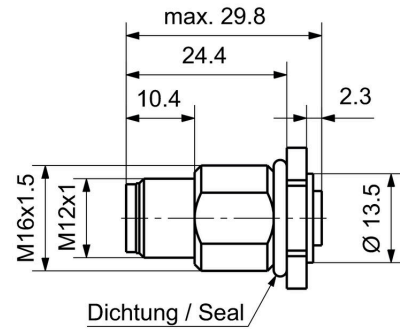

Dimensions and weights

Net weight	21.12 g
------------	---------

Environmental Product Compliance

RoHS Compliance Status	Compliant without exemption
REACH SVHC	No SVHC above 0.1 wt%

Technical data customisable plug-in connectors

Number of poles	4	Coding	T-coded
Contact surface	Gold-plated	Type of connection	Screw connection
Housing main material	CuZn, nickel-plated	Contact material	CuZn
Nominal voltage	63 V	Nominal current	12 A
Protection degree	IP65, IP67, IP68	Plugging cycles	≥ 100
Pollution severity	3	Cable gland	M 12
Shield connection	Yes	Temperature range of housing	-25...+85 °C

Number of poles	4	Coding	T-coded
Connection thread	M12 socket, M12 plug	Contact surface	Gold-plated
Type of connection	Screw connection	Housing main material	CuZn, nickel-plated
Contact material	CuZn	Nominal voltage	63 V
Nominal current	12 A	Protection degree	IP65, IP67, IP68
Plugging cycles	≥ 100	Pollution severity	3
Cable gland	M 12	Temperature range of housing	-25...+85 °C

www.weidmueller.com

Drawings

Product image

Dimensioned drawing

Detailed drawing

Plug

Pole scheme

Plug