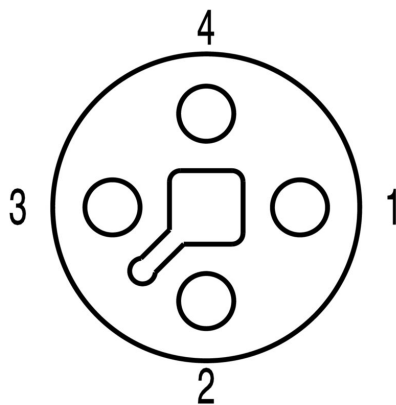

Pole scheme

Socket