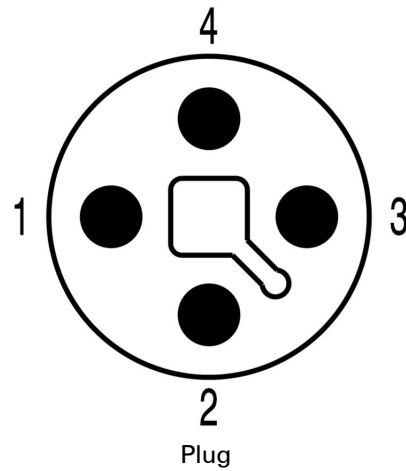

Number of poles	4	Coding	T-coded
Contact surface	Gold-plated	Type of connection	Screw connection
Housing main material	CuZn, nickel-plated	Contact material	CuZn
Nominal voltage	63 V	Nominal current	12 A
Protection degree	IP65, IP67, IP68	Plugging cycles	≥ 100
Pollution severity	3	Cable gland	M 12
Shield connection	Yes	Temperature range of housing	-25...+85 °C

Number of poles	4	Coding	T-coded
Connection thread	M12 socket, M12 plug	Contact surface	Gold-plated
Type of connection	Screw connection	Housing main material	CuZn, nickel-plated
Contact material	CuZn	Nominal voltage	63 V
Nominal current	12 A	Protection degree	IP65, IP67, IP68
Plugging cycles	≥ 100	Pollution severity	3
Cable gland	M 12	Temperature range of housing	-25...+85 °C

www.weidmueller.com

Drawings

Product image

Dimensioned drawing

Detailed drawing

Plug

Pole scheme

Plug