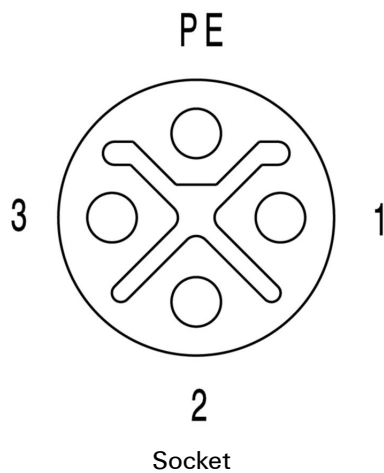

Number of poles	4	Coding	S-coded
Connection thread	M12 plug, M12 socket	Contact surface	Gold-plated
Type of connection	Screw connection	Housing main material	CuZn, nickel-plated
Contact material	CuZn	Nominal voltage	600 V
Nominal current	12 A	Protection degree	IP65, IP67, IP68
Plugging cycles	≥ 100	Pollution severity	3
Cable gland	M 12	Temperature range of housing	-25...+85 °C

www.weidmueller.com

Drawings

Product image

Dimensioned drawing

Detailed drawing

Plug

Pole scheme

Pole scheme