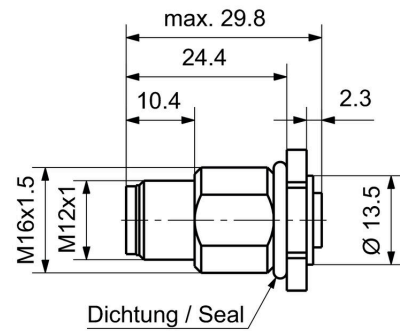

Dimensions and weights

Net weight	21.12 g
------------	---------

Environmental Product Compliance

RoHS Compliance Status	Compliant without exemption
REACH SVHC	No SVHC above 0.1 wt%

Technical data customisable plug-in connectors

Number of poles	4	Coding	S-coded
Contact surface	Gold-plated	Type of connection	Screw connection
Housing main material	CuZn, nickel-plated	Contact material	CuZn
Nominal voltage	600 V	Nominal current	12 A
Protection degree	IP65, IP67, IP68	Plugging cycles	≥ 100
Pollution severity	3	Cable gland	M 12
Shield connection	Yes	Temperature range of housing	-25...+85 °C

Number of poles	4	Coding	S-coded
Connection thread	M12 plug, M12 socket	Contact surface	Gold-plated
Type of connection	Screw connection	Housing main material	CuZn, nickel-plated
Contact material	CuZn	Nominal voltage	600 V
Nominal current	12 A	Protection degree	IP65, IP67, IP68
Plugging cycles	≥ 100	Pollution severity	3
Cable gland	M 12	Temperature range of housing	-25...+85 °C

www.weidmueller.com

Drawings

Product image

Dimensioned drawing

Detailed drawing

Plug

Pole scheme

Pole scheme