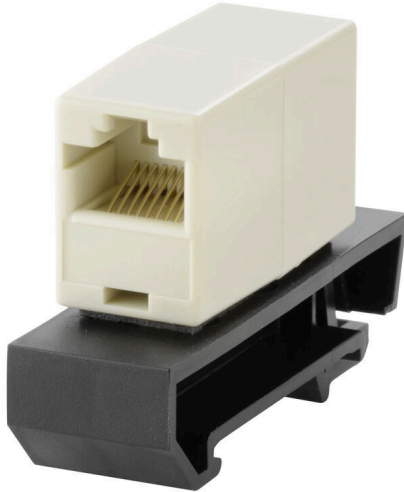

## IE-TO-RJ45-C-ZP-C5

**Weidmüller Interface GmbH & Co. KG**  
Klingenbergstraße 26  
D-32758 Detmold  
Germany

[www.weidmueller.com](http://www.weidmueller.com)

Mounting rail outlet, RJ45 junction design according to IEC 60603-7-51

### General ordering data

Version	Mounting rail outlet, RJ45, IP20, Cat. 5
Order No.	<a href="#">2819260000</a>
Type	IE-TO-RJ45-C-ZP-C5
GTIN (EAN)	4064675330110
Qty.	10 items