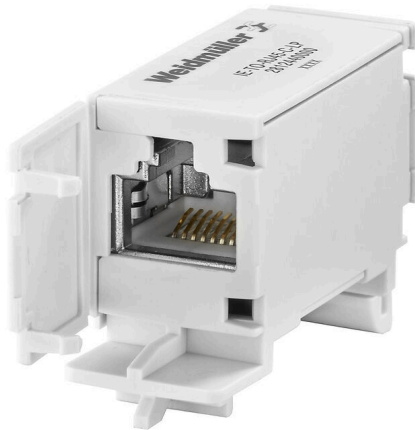

## IE-TO-RJ45-C-LP

**Weidmüller Interface GmbH & Co. KG**

Klingenbergstraße 26

D-32758 Detmold

Germany

[www.weidmueller.com](http://www.weidmueller.com)

Mounting rail outlet, RJ45 junction design according to IEC 60603-7-51

### General ordering data

Version	Mounting rail outlet, RJ45, Coupling, IP20, Cat.6A / Class EA (ISO/IEC 11801 2010)
Order No.	<a href="#">2812440000</a>
Type	IE-TO-RJ45-C-LP
GTIN (EAN)	4064675295822
Qty.	10 items