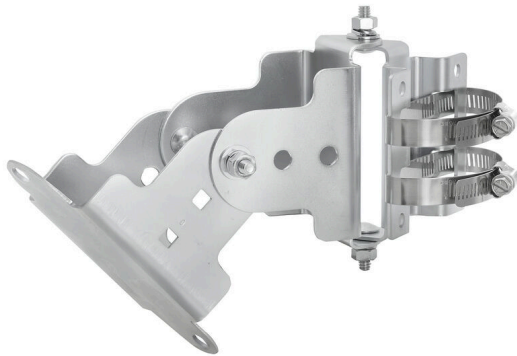

**IE-ANT-MOUNT-PANEL**

**Weidmüller Interface GmbH & Co. KG**  
Klingenbergstraße 26  
D-32758 Detmold  
Germany

www.weidmueller.com

Antennas and antenna accessories (coax cables and mounts)

- State-of-the-art antennas
- Industry proven
- Robust design (up to IP67 protection)
- For outdoor and indoor use
- Latest technology support
- Up to Wi-Fi 6 and Wi-Fi 6E (2.4 GHz, 5 GHz, 6 GHz)
- Up to 5G (NR) support (700 MHz - 3.8 GHz)
- Also support for other technologies (e.g. Bluetooth, GNSS, etc.)
- Appropriate coax cables at different lengths
- Suitable pole and wall mounts

**General ordering data**

Version	Antenna mount for "IE-ANT-WL-DB-MIMO-PD-RPS-MAM"
Order No.	<a href="#">2789830000</a>
Type	IE-ANT-MOUNT-PANEL
GTIN (EAN)	406467506834 1
Qty.	1 items

**IE-ANT-MOUNT-PANEL**