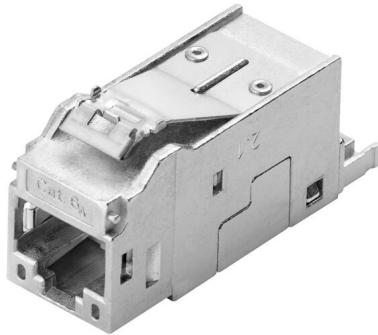

IE-KEY-RJ45/IDC-1

Weidmüller Interface GmbH & Co. KG
Klingenbergstraße 26
D-32758 Detmold
Germany

www.weidmueller.com

IE plug-in connectors, IP20, for copper and fibre optic cables

General ordering data

Version	Flange insert, Cat.6A / Class EA (ISO/IEC 11801 2010), IP20
Order No.	2782300000
Type	IE-KEY-RJ45/IDC-1
GTIN (EAN)	4064675057895
Qty.	1 items