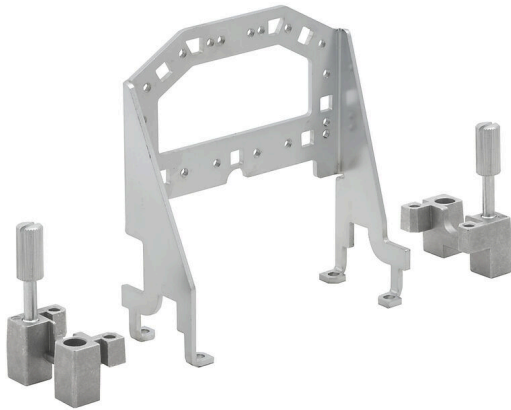

HDC GRIP PANEL 6 ADAPT COM

Weidmüller Interface GmbH & Co. KG
Klingenbergstraße 26
D-32758 Detmold
Germany

www.weidmueller.com

General ordering data

Version	Heavy-duty connectors, Accessories, Grip panel
Order No.	2780790000
Type	HDC GRIP PANEL 6 ADAPT COM
GTIN (EAN)	4064675053255
Qty.	1 items

Net weight 115 g

Environmental Product Compliance

RoHS Compliance Status Compliant without exemption

REACH SVHC No SVHC above 0.1 wt%

Version

Installation size 6 Basic material Steel, galvanized

Suitable for ModuPlug® Yes