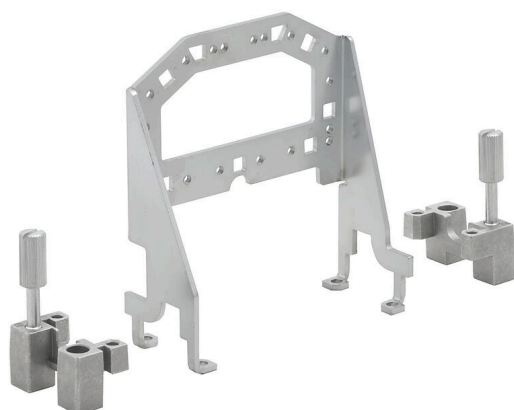

### General ordering data

Version	Heavy-duty connectors, Accessories, Grip panel
Order No.	<a href="#">2780790000</a>
Type	HDC GRIP PANEL 6 ADAPT COM
GTIN (EAN)	4064675053255
Qty.	1 items

**HDC GRIP PANEL 6 ADAPT COM**

**Environmental Product Compliance**

RoHS Compliance Status Compliant without exemption

REACH SVHC No SVHC above 0.1 wt%

**Version**

Installation size 6 Basic material Steel, galvanized

Suitable for ModuPlug® Yes