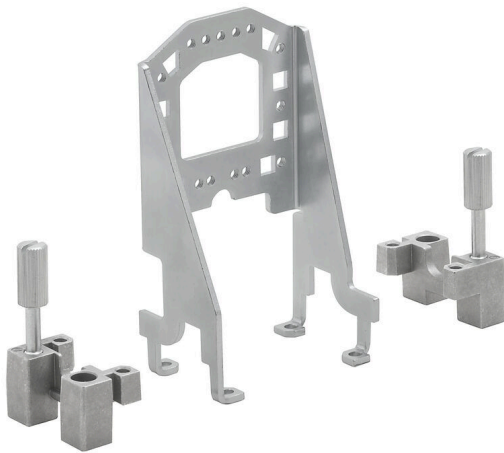

HDC GRIP PANEL 3 ADAPT COM

Weidmüller Interface GmbH & Co. KG
Klingenbergstraße 26
D-32758 Detmold
Germany

www.weidmueller.com

General ordering data

Version	Heavy-duty connectors, Accessories, Grip panel
Order No.	2780770000
Type	HDC GRIP PANEL 3 ADAPT COM
GTIN (EAN)	4064675053217
Qty.	1 items

Net weight 105 g

Environmental Product Compliance

RoHS Compliance Status Compliant without exemption

REACH SVHC No SVHC above 0.1 wt%

Version

Installation size 3 Basic material Steel, galvanized

Suitable for ModuPlug® Yes