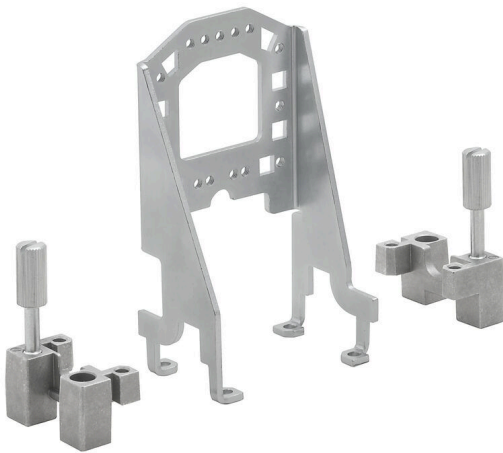

**HDC GRIP PANEL 3 ADAPT COM**

**Weidmüller Interface GmbH & Co. KG**  
Klingenbergstraße 26  
D-32758 Detmold  
Germany

[www.weidmueller.com](http://www.weidmueller.com)

**General ordering data**

Version	Heavy-duty connectors, Accessories, Grip panel
Order No.	<a href="#">2780770000</a>
Type	HDC GRIP PANEL 3 ADAPT COM
GTIN (EAN)	4064675053217
Qty.	1 items

**HDC GRIP PANEL 3 ADAPT COM**

**Weidmüller Interface GmbH & Co. KG**  
 Klingenbergstraße 26  
 D-32758 Detmold  
 Germany

www.weidmueller.com

**Technical data**

**Approvals**

Approvals

ROHS Conform

**Dimensions and weights**

Net weight 105 g

**Environmental Product Compliance**

RoHS Compliance Status Compliant without exemption

REACH SVHC No SVHC above 0.1 wt%

**Version**

Installation size 3 Basic material Steel, galvanized

Suitable for ModuPlug® Yes