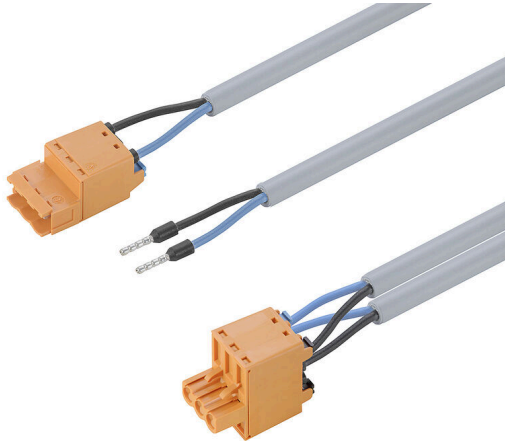

CH-SMC-00.33-Y2C180**Weidmüller Interface GmbH & Co. KG**

Klingenbergstraße 26

D-32758 Detmold

Germany

www.weidmueller.com

Base counter, gateway, control box and overvoltage protection device are connected with pre-assembled cable sets as point-to-point or Y-assembly. Weidmüller offers the right connection solutions for this, conforming to FNN and DIN-VDE 0603 standards. Pre-assembled power cables with 6kV overvoltage protection round up the portfolio.

General ordering data

Version	Smart Metering Cable Assemblies, 6 kV, Pin, Socket connector, IP20, 600 V, KB PUR US 2X1.5 GY XX 6KV, 0.53 m
Order No.	2775940033
Type	CH-SMC-00.33-Y2C180
GTIN (EAN)	4064675041504
Qty.	10 items

Environmental Product Compliance

RoHS Compliance Status Compliant without exemption
 REACH SVHC No SVHC above 0.1 wt%

General Technical Data

Number of poles	2	Rated impulse withstand voltage	6 kV
Nominal voltage	600 V	Nominal current	18.5 A
Protection degree	IP20		

Technical Specifications Connector

Connector	Number of poles	2
	Number of poles	2
	Number of poles	2

Technical specifications for cable

Cable length	0.53 m	Line type	KB PUR US 2X1.5 GY XX 6KV
Sheathing colour	grey	Resistance to oils	Yes
Core cross-section	1.5 mm ²	Number of wires	2
Shielded	No	Halogen	No
Insulation	PP	Temperature range, moving, max.	90 °C
Temperature range, moving, min.	-30 °C	Temperature range, stationary, max.	90 °C
Temperature range, stationary, min.	-40 °C	Cable Material	PUR/ TPE
Bending radius, min., moving	15 x cable diameter	Bending radius, min., stationary	10 x cable diameter
Cable length, string 2	0.2 m	Cable length, string 1	0.33 m
Outside diameter	6.4 mm ± 0.25 mm		