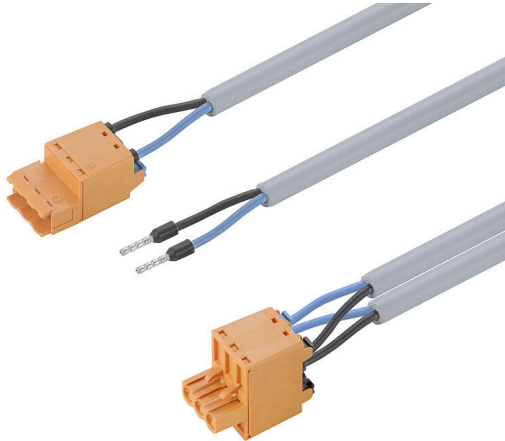

**CH-SMC-00.33-Y2C180****Weidmüller Interface GmbH & Co. KG**Klingenbergstraße 26  
D-32758 Detmold  
Germany

www.weidmueller.com

Base counter, gateway, control box and overvoltage protection device are connected with pre-assembled cable sets as point-to-point or Y-assembly. Weidmüller offers the right connection solutions for this, conforming to FNN and DIN-VDE 0603 standards. Pre-assembled power cables with 6kV overvoltage protection round up the portfolio.

**General ordering data**

Version	Smart Metering Cable Assemblies, 6 kV, Pin, Socket connector, IP20, 600 V, KB PUR US 2X1.5 GY XX 6KV, 0.53 m
Order No.	<a href="#">2775940033</a>
Type	CH-SMC-00.33-Y2C180
GTIN (EAN)	4064675041504
Qty.	10 items

**Technical data**

**Approvals**

ROHS	Conform
------	---------

**Dimensions and weights**

Diameter	6.4 mm	Net weight	5.6 g
----------	--------	------------	-------

**Environmental Product Compliance**

RoHS Compliance Status	Compliant without exemption
REACH SVHC	No SVHC above 0.1 wt%

**General Technical Data**

Number of poles	2	Rated impulse withstand voltage	6 kV
Nominal voltage	600 V	Nominal current	18.5 A
Protection degree	IP20		

**Technical Specifications Connector**

Connector	Number of poles	2
	Number of poles	2
	Number of poles	2