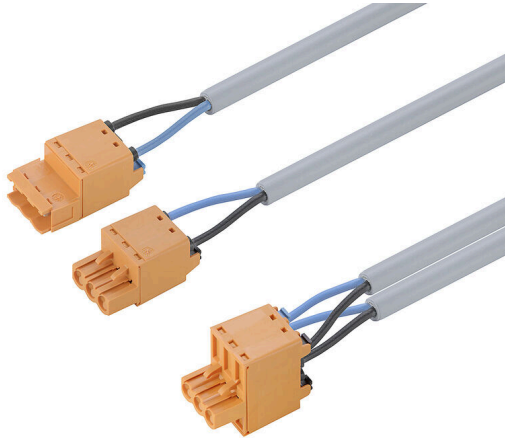

CH-SMC-00.33-VCC180**Weidmüller Interface GmbH & Co. KG**

Klingenbergstraße 26

D-32758 Detmold

Germany

www.weidmueller.com

Base counter, gateway, control box and overvoltage protection device are connected with pre-assembled cable sets as point-to-point or Y-assembly. Weidmüller offers the right connection solutions for this, conforming to FNN and DIN-VDE 0603 standards. Pre-assembled power cables with 6kV overvoltage protection round up the portfolio.

General ordering data

Version	Smart Metering Cable Assemblies, 6 kV, Pin, Socket connector, IP20, 600 V, KB PUR US 2X1.5 GY XX 6KV, 0.53 m
Order No.	2775840033
Type	CH-SMC-00.33-VCC180
GTIN (EAN)	4064675041535
Qty.	10 items

CH-SMC-00.33-VCC180

Weidmüller Interface GmbH & Co. KG
Klingenbergstraße 26
D-32758 Detmold
Germany

www.weidmueller.com

Technical data

Approvals

ROHS	Conform
------	---------

Dimensions and weights

Diameter	6.4 mm	Net weight	5.6 g
----------	--------	------------	-------

Technical Specifications Connector

Connector	Number of poles	2
	Number of poles	2
	Type	Female

Technical specifications for cable

Cable length	0.53 m	Line type	KB PUR US 2X1.5 GY XX 6KV
Sheathing colour	grey	Resistance to oils	Yes
Core cross-section	1.5 mm ²	Number of wires	2
Shielded	No	Halogen	No
Insulation	PP	Temperature range, moving, max.	90 °C
Temperature range, moving, min.	-30 °C	Temperature range, stationary, max.	90 °C
Temperature range, stationary, min.	-40 °C	Cable Material	PUR/ TPE
Bending radius, min., moving	15 x cable diameter	Bending radius, min., stationary	10 x cable diameter
Cable length, string 2	0.2 m	Cable length, string 1	0.33 m
Outside diameter	6.4 mm ± 0.25 mm		