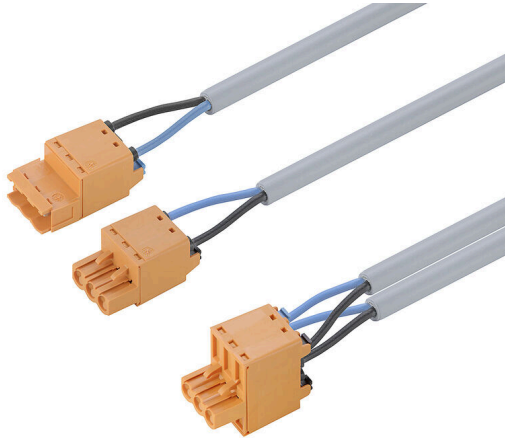

CH-SMC-00.33-VCC180

Weidmüller Interface GmbH & Co. KG

Klingenbergstraße 26

D-32758 Detmold

Germany

www.weidmueller.com

Base counter, gateway, control box and overvoltage protection device are connected with pre-assembled cable sets as point-to-point or Y-assembly. Weidmüller offers the right connection solutions for this, conforming to FNN and DIN-VDE 0603 standards. Pre-assembled power cables with 6kV overvoltage protection round up the portfolio.

General ordering data

Version	Smart Metering Cable Assemblies, 6 kV, Pin, Socket connector, IP20, 600 V, KB PUR US 2X1.5 GY XX 6KV, 0.53 m
Order No.	2775840033
Type	CH-SMC-00.33-VCC180
GTIN (EAN)	4064675041535
Qty.	10 items

CH-SMC-00.33-VCC180

Weidmüller Interface GmbH & Co. KG
 Klingenbergstraße 26
 D-32758 Detmold
 Germany

www.weidmueller.com

Technical data

Approvals

ROHS Conform

Dimensions and weights

Diameter 6.4 mm Net weight 5.6 g

Technical Specifications Connector

Connector	Number of poles	2
	Number of poles	2
	Type	Female

Technical specifications for cable

Cable length	0.53 m	Line type	KB PUR US 2X1.5 GY XX 6KV
Sheathing colour	grey	Resistance to oils	Yes
Core cross-section	1.5 mm ²	Number of wires	2
Shielded	No	Halogen	No
Insulation	PP	Temperature range, moving, max.	90 °C
Temperature range, moving, min.	-30 °C	Temperature range, stationary, max.	90 °C
Temperature range, stationary, min.	-40 °C	Cable Material	PUR/ TPE
Bending radius, min., moving	15 x cable diameter	Bending radius, min., stationary	10 x cable diameter
Cable length, string 2	0.2 m	Cable length, string 1	0.33 m
Outside diameter	6.4 mm ± 0.25 mm		