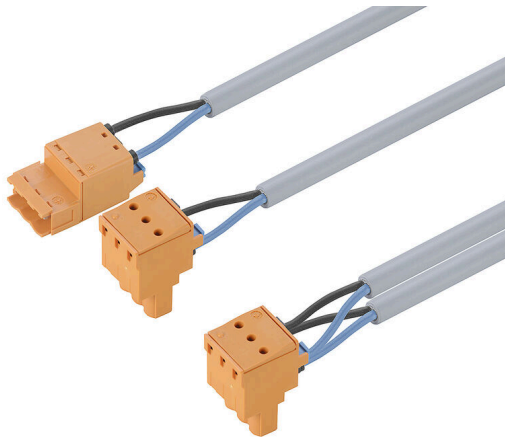

CH-SMC-00.33-YCC90

Weidmüller Interface GmbH & Co. KG

Klingenbergstraße 26

D-32758 Detmold

Germany

www.weidmueller.com

Base counter, gateway, control box and overvoltage protection device are connected with pre-assembled cable sets as point-to-point or Y-assembly. Weidmüller offers the right connection solutions for this, conforming to FNN and DIN-VDE 0603 standards. Pre-assembled power cables with 6kV overvoltage protection round up the portfolio.

General ordering data

Version	Smart Metering Cable Assemblies, 6 kV, Pin, Socket connector, IP20, 600 V, KB PUR US 2X1.5 GY XX 6KV, 0.53 m
Order No.	2774930033
Type	CH-SMC-00.33-YCC90
GTIN (EAN)	4064675041542
Qty.	10 items

CH-SMC-00.33-YCC90

Weidmüller Interface GmbH & Co. KG
 Klingenbergstraße 26
 D-32758 Detmold
 Germany

www.weidmueller.com

Technical data

Approvals

ROHS	Conform
------	---------

Dimensions and weights

Diameter	6.4 mm	Net weight	2.4 g
----------	--------	------------	-------

Technical Specifications Connector

Connector	Number of poles	2
	Number of poles	2
	Number of poles	2

Technical specifications for cable

Cable length	0.53 m	Line type	KB PUR US 2X1.5 GY XX 6KV
Sheathing colour	grey	Resistance to oils	Yes
Core cross-section	1.5 mm ²	Number of wires	2
Shielded	No	Halogen	No
Insulation	PP	Temperature range, moving, max.	90 °C
Temperature range, moving, min.	-30 °C	Temperature range, stationary, max.	90 °C
Temperature range, stationary, min.	-40 °C	Cable Material	PUR/ TPE
Bending radius, min., moving	15 x cable diameter	Bending radius, min., stationary	10 x cable diameter
Cable length, string 2	0.2 m	Cable length, string 1	0.33 m
Outside diameter	6.4 mm ± 0.25 mm		