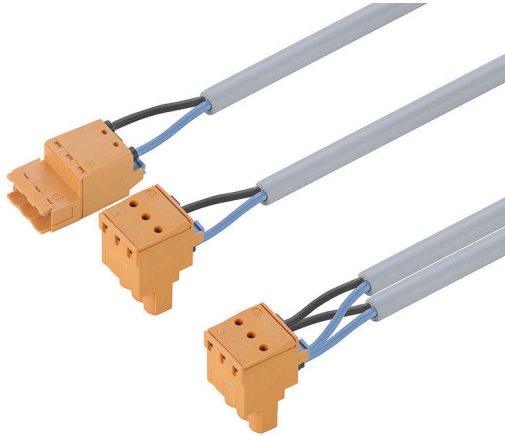

CH-SMC-00.33-YCC90

Weidmüller Interface GmbH & Co. KG
 Klingenbergstraße 26
 D-32758 Detmold
 Germany

www.weidmueller.com

Base counter, gateway, control box and overvoltage protection device are connected with pre-assembled cable sets as point-to-point or Y-assembly. Weidmüller offers the right connection solutions for this, conforming to FNN and DIN-VDE 0603 standards. Pre-assembled power cables with 6kV overvoltage protection round up the portfolio.

General ordering data

Version	Smart Metering Cable Assemblies, 6 kV, Pin, Socket connector, IP20, 600 V, KB PUR US 2X1.5 GY XX 6KV, 0.53 m
Order No.	2774930033
Type	CH-SMC-00.33-YCC90
GTIN (EAN)	4064675041542
Qty.	10 items

CH-SMC-00.33-YCC90

Weidmüller Interface GmbH & Co. KG
 Klingenbergstraße 26
 D-32758 Detmold
 Germany

www.weidmueller.com

Technical data

Approvals

ROHS Conform

Dimensions and weights

Diameter 6.4 mm Net weight 2.4 g

Technical Specifications Connector

Connector	Number of poles	2
	Number of poles	2
	Number of poles	2

Technical specifications for cable

Cable length	0.53 m	Line type	KB PUR US 2X1.5 GY XX 6KV
Sheathing colour	grey	Resistance to oils	Yes
Core cross-section	1.5 mm ²	Number of wires	2
Shielded	No	Halogen	No
Insulation	PP	Temperature range, moving, max.	90 °C
Temperature range, moving, min.	-30 °C	Temperature range, stationary, max.	90 °C
Temperature range, stationary, min.	-40 °C	Cable Material	PUR/ TPE
Bending radius, min., moving	15 x cable diameter	Bending radius, min., stationary	10 x cable diameter
Cable length, string 2	0.2 m	Cable length, string 1	0.33 m
Outside diameter	6.4 mm ± 0.25 mm		