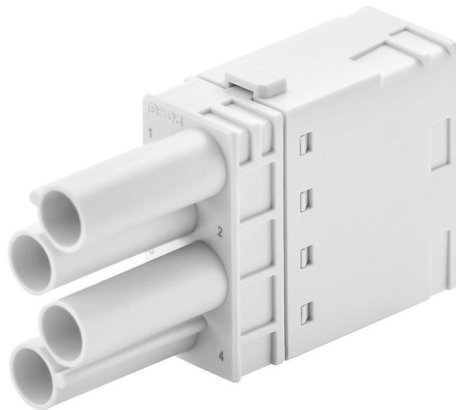

### Flexible

The four module sizes make for individual plug solutions that save a huge amount of space. The smaller pitch translates into an optimised design too.

### General ordering data

Version	Power module, 830 V, 40 A, Number of poles: 4, PUSH IN with actuator, Female, Required plug-in slots: 1
Order No.	<a href="#">2772810000</a>
Type	HDC MHX 4P FP
GTIN (EAN)	4064675036241
Qty.	1 items