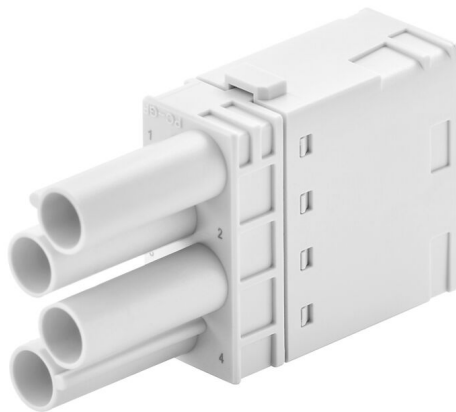

### Flexible

The four module sizes make for individual plug solutions that save a huge amount of space. The smaller pitch translates into an optimised design too.

### General ordering data

Version	Power module, 830 V, 40 A, Number of poles: 4, PUSH IN with actuator, Female, Required plug-in slots: 1
Order No.	<a href="#">2772810000</a>
Type	HDC MHX 4P FP
GTIN (EAN)	4064675036241
Qty.	1 items