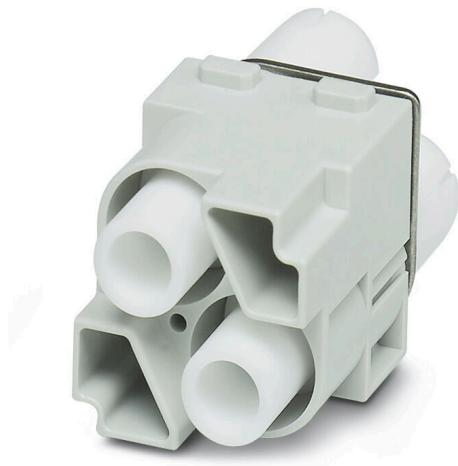

HDC MHE 2 HV MC

Weidmüller Interface GmbH & Co. KG
Klingenbergstraße 26
D-32758 Detmold
Germany

www.weidmueller.com

**Flexible**

The four module sizes make for individual plug solutions that save a huge amount of space. The smaller pitch translates into an optimised design too.

General ordering data

Version	High voltage module, 2900 V, 16 A, Number of poles: 2, Crimp connection, Male, Required plug-in slots: 2
Order No.	2748380000
Type	HDC MHE 2 HV MC
GTIN (EAN)	4050118890969
Qty.	1 items

Dimensions and weights

Depth	34 mm	Depth (inches)	1.3386 inch
Height	61.3 mm	Height (inches)	2.4134 inch
Width	34.1 mm	Width (inches)	1.3425 inch
Net weight	47.52 g		

Temperatures

Limit temperature -40 °C ... 125 °C

Environmental Product Compliance

RoHS Compliance Status	Compliant with exemption
RoHS Exemption (if applicable/known)	6c
REACH SVHC	Lead 7439-92-1
SCIP	fa505316-3e43-4ad0-930c-360dfdbe182a

General data

Number of poles	2	UL 94 flammability rating	V-0
Plugging cycles	≥ 500	Type	Male
Surge voltage category	III	Pollution severity	3
Basic material	Polycarbonate	Series	ModuPlug
Rated voltage (DIN EN 61984)	2900 V	Rated voltage according to UL/CSA	600 V
Rated impulse voltage (DIN EN 61984)	15 kV	Rated current (DIN EN 61984)	16 A
Required plug-in slots	2		