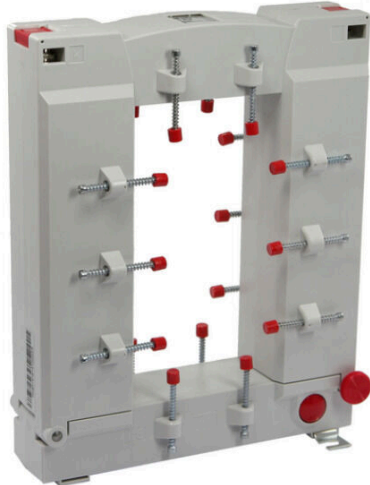

### Current transformers for retrofitting

#### Features:

- especially suitable for use in hard-to-reach places
- no cutting of the primary conductors necessary
- Unfolding of the current transformer without additional tools

### General ordering data

Version	Primary current: 2000 A, Secondary current max.: 5 A, Load: 15 VA, Tolerance class: 1, Split-core current transformer
Order No.	<a href="#">2728160000</a>
Type	KCMA-8-2000-5A-15VA1
GTIN (EAN)	4050118809978
Qty.	1 items
Manufacturer	MBS AG