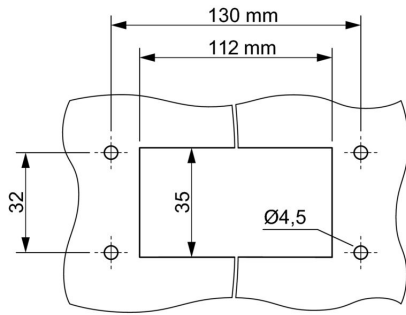

HDC 24B TSS 1M40 WMP

Weidmüller Interface GmbH & Co. KG
Klingenbergstraße 26
D-32758 Detmold
Germany

Drawings

www.weidmueller.com