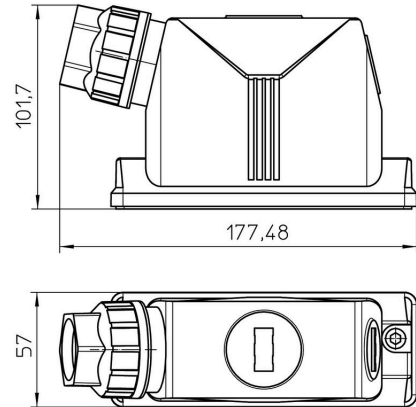

HDC 24B TSS 1M40 WMP

Weidmüller Interface GmbH & Co. KG
Klingenbergstraße 26
D-32758 Detmold
Germany

Drawings

www.weidmueller.com