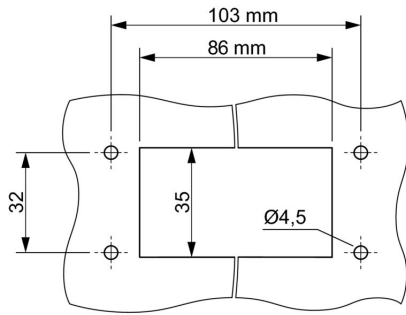

HDC 16B TSS 1M40 WMP

Weidmüller Interface GmbH & Co. KG
Klingenbergstraße 26
D-32758 Detmold
Germany

Drawings

www.weidmueller.com