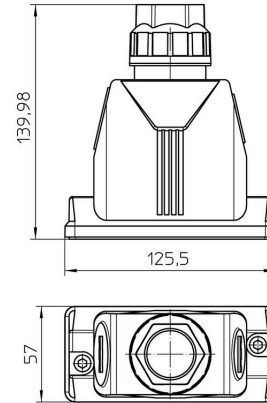

HDC 16B TSS 1M40 WMP

Weidmüller Interface GmbH & Co. KG
Klingenbergstraße 26
D-32758 Detmold
Germany

Drawings

www.weidmueller.com