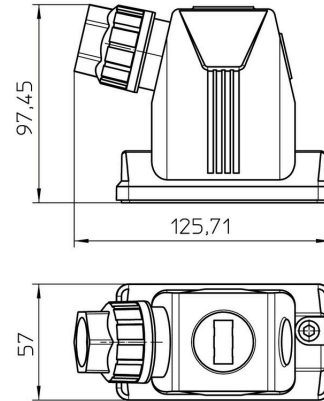

HDC 10B TSS 1M32 WMP

Weidmüller Interface GmbH & Co. KG
Klingenbergstraße 26
D-32758 Detmold
Germany

Drawings

www.weidmueller.com