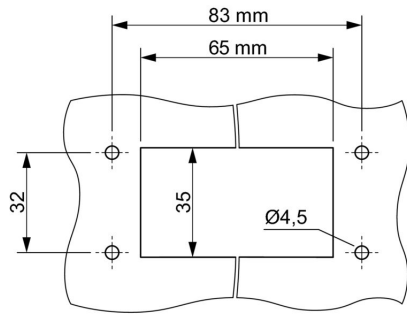

HDC 10B TSS 1M32 WMP

Weidmüller Interface GmbH & Co. KG
Klingenbergstraße 26
D-32758 Detmold
Germany

Drawings

www.weidmueller.com