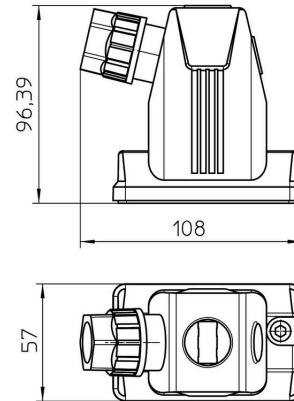

HDC 06B TSS 1M25 WMP

Weidmüller Interface GmbH & Co. KG
Klingenbergstraße 26
D-32758 Detmold
Germany

Drawings

www.weidmueller.com