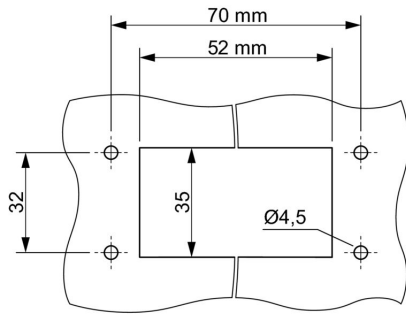

HDC 06B TSS 1M25 WMP

Weidmüller Interface GmbH & Co. KG
Klingenbergstraße 26
D-32758 Detmold
Germany

Drawings

www.weidmueller.com