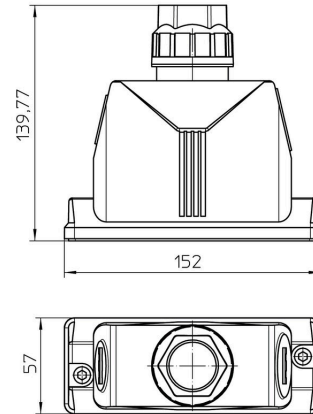

HDC 24B TOS 1M40 WMP

Weidmüller Interface GmbH & Co. KG
Klingenbergstraße 26
D-32758 Detmold
Germany

Drawings

www.weidmueller.com