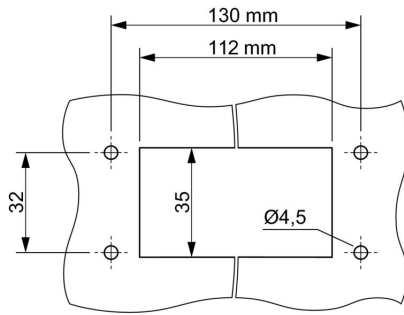

HDC 24B TOS 1M40 WMP

Weidmüller Interface GmbH & Co. KG
Klingenbergstraße 26
D-32758 Detmold
Germany

Drawings

www.weidmueller.com