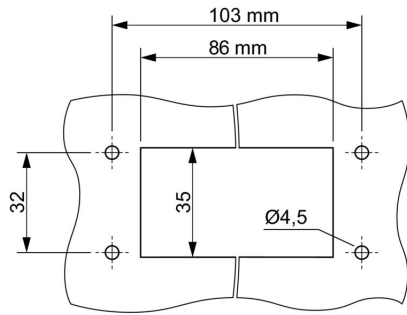

HDC 16B TOS 1M40 WMP

Weidmüller Interface GmbH & Co. KG
Klingenbergstraße 26
D-32758 Detmold
Germany

Drawings

www.weidmueller.com