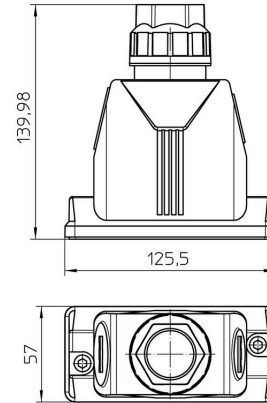

HDC 16B TOS 1M40 WMP

Weidmüller Interface GmbH & Co. KG
Klingenbergstraße 26
D-32758 Detmold
Germany

Drawings

www.weidmueller.com