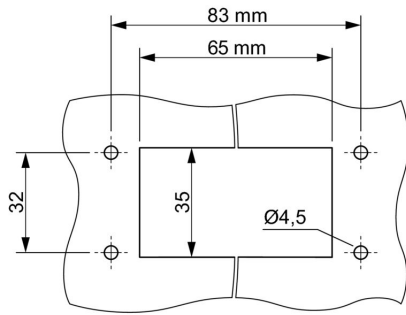

HDC 10B TOS 1M32 WMP

Weidmüller Interface GmbH & Co. KG
Klingenbergstraße 26
D-32758 Detmold
Germany

Drawings

www.weidmueller.com