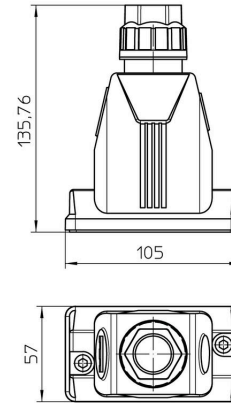

HDC 10B TOS 1M32 WMP

Weidmüller Interface GmbH & Co. KG
Klingenbergstraße 26
D-32758 Detmold
Germany

Drawings

www.weidmueller.com