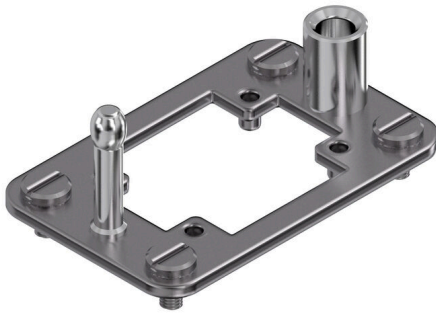

**HDC MDF 06B**

**Weidmüller Interface GmbH & Co. KG**  
Klingenbergstraße 26  
D-32758 Detmold  
Germany

www.weidmueller.com

**General ordering data**

Order No.	2708490000
Type	<a href="#">HDC MDF 06B</a>
GTIN (EAN)	4064675007302
Qty.	1 items

**Technical data**

**Approvals**

ROHS	Conform
------	---------

**Dimensions and weights**

Depth	55 mm	Depth (inches)	2.1654 inch
Height	44.05 mm	Height (inches)	1.7342 inch
Width	86 mm	Width (inches)	3.3858 inch
Net weight	90.64 g		

**Environmental Product Compliance**

RoHS Compliance Status	Compliant without exemption
REACH SVHC	No SVHC above 0.1 wt%

**Important note**

Product information	Floating on both sides, an offset of $\pm 2$ mm can be compensated. Floating on one side, an offset of $\pm 1$ mm can be compensated.
---------------------	--