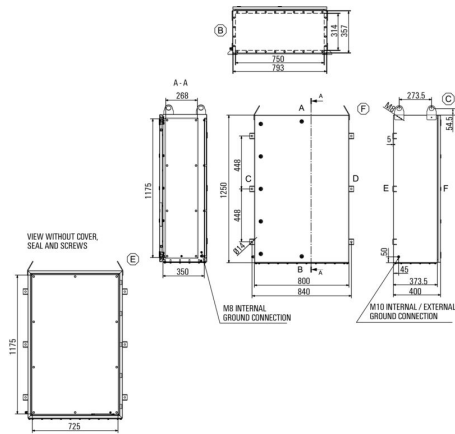

KTBLQL1258040S4B1 LL1

Weidmüller Interface GmbH & Co. KG
Klingenbergstraße 26
D-32758 Detmold
Germany

Drawings

www.weidmueller.com