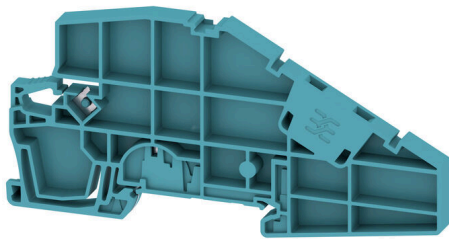

AEB ITB 2.5/4 BB BL**Weidmüller Interface GmbH & Co. KG**

Klingenbergstraße 26

D-32758 Detmold

Germany

www.weidmueller.com**Building installation wiring**

For building installations, we offer a complete system that revolves around the 10×3 copper rail and comprises perfectly coordinated components: from installation terminal blocks, neutral conductor terminal blocks and distribution terminal blocks to comprehensive accessories such as busbars and busbar holders.

General ordering data

Version	End bracket, blue, TS 35, V-0, Wemid, Width: 6.1 mm, 130 °C
Order No.	2690440000
Type	AEB ITB 2.5/4 BB BL
GTIN (EAN)	4064675266464
Qty.	25 items

AEB ITB 2.5/4 BB BL

Weidmüller Interface GmbH & Co. KG
 Klingenbergstraße 26
 D-32758 Detmold
 Germany

www.weidmueller.com

Technical data

Approvals

ROHS Conform

Dimensions and weights

Depth	50.1 mm	Depth (inches)	1.9724 inch
Height	50.5 mm	Height (inches)	1.9882 inch
Width	6.1 mm	Width (inches)	0.2402 inch
Net weight	10.32 g		