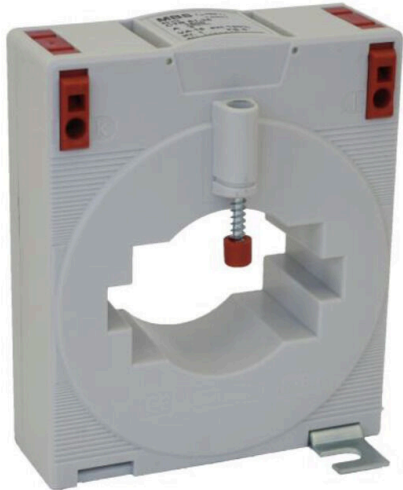

CMA-61-1500-5A-5VA-1

Weidmüller Interface GmbH & Co. KG

Klingenbergstraße 26

D-32758 Detmold

Germany

www.weidmueller.com

Plug-on current transformers

Plug-on current transformers are used wherever high currents of up to 5000A need to be measured and processed. Our plug-on current transformers supply secondary currents of 1A or 5A. Weidmüller also offers compact low-power current transformers to convert currents of up to 600 A to voltages of up to 333 mV.

General ordering data

Version	Primary current: 1500 A, Secondary current max.: 5 A, Load: 5 VA, Tolerance class: 1, closed current transformer
Order No.	2680170000
Type	CMA-61-1500-5A-5VA-1
GTIN (EAN)	4050118696523
Qty.	1 items
Manufacturer	MBS AG

CMA-61-1500-5A-5VA-1

Weidmüller Interface GmbH & Co. KG
 Klingenbergstraße 26
 D-32758 Detmold
 Germany

www.weidmueller.com

Technical data

Approvals

ROHS	Conform
------	---------

Dimensions and weights

Depth	52 mm	Depth (inches)	2.0472 inch
Width	95 mm	Width (inches)	3.7401 inch
Length	114 mm	Length (inches)	4.4882 inch
Net weight	479 g		